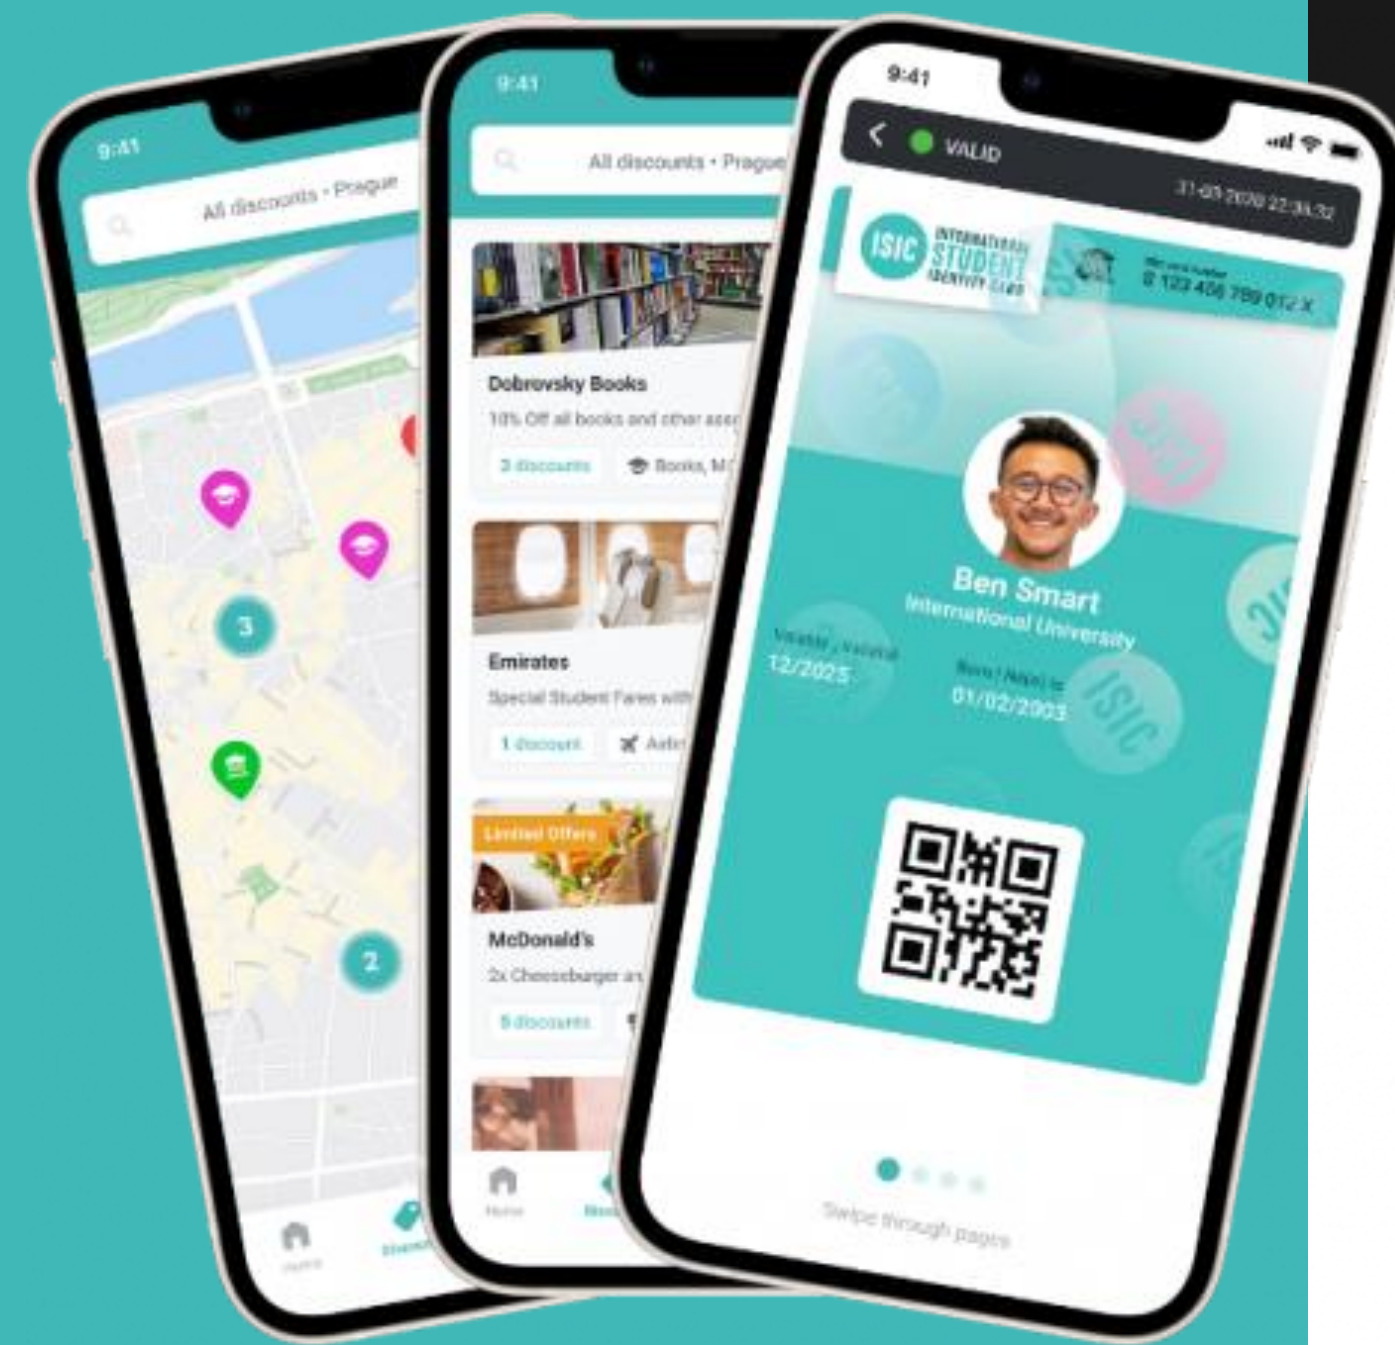

INTERNATIONAL
STUDENT
IDENTITY CARD

ISIC PORTUGAL

About ISIC

The ISIC card is the only internationally accepted student identity card which provides student status verification, thousands of discounts worldwide and access to the global student community.

2.5 million
ISIC cards issued yearly

+120
Countries

Communication channels

ISIC Portugal

Local Website

isic.pt

1. Homepage banner

- a. Banner with logo, products and discount

2. Dedicated page for brand partners

- a. With logo, description of the brand, gallery of products, discount conditions and access to benefit

3. Highlighted discount on category of ISIC Partners

Global Website + ISIC App

Push Notifications

ISIC App

Sent to all users with cards issued in Portugal that are active in the app

7K active users

Social Media

Instagram + Facebook
@isicportugal

Posts
Stories
Reels

7,5K followers total