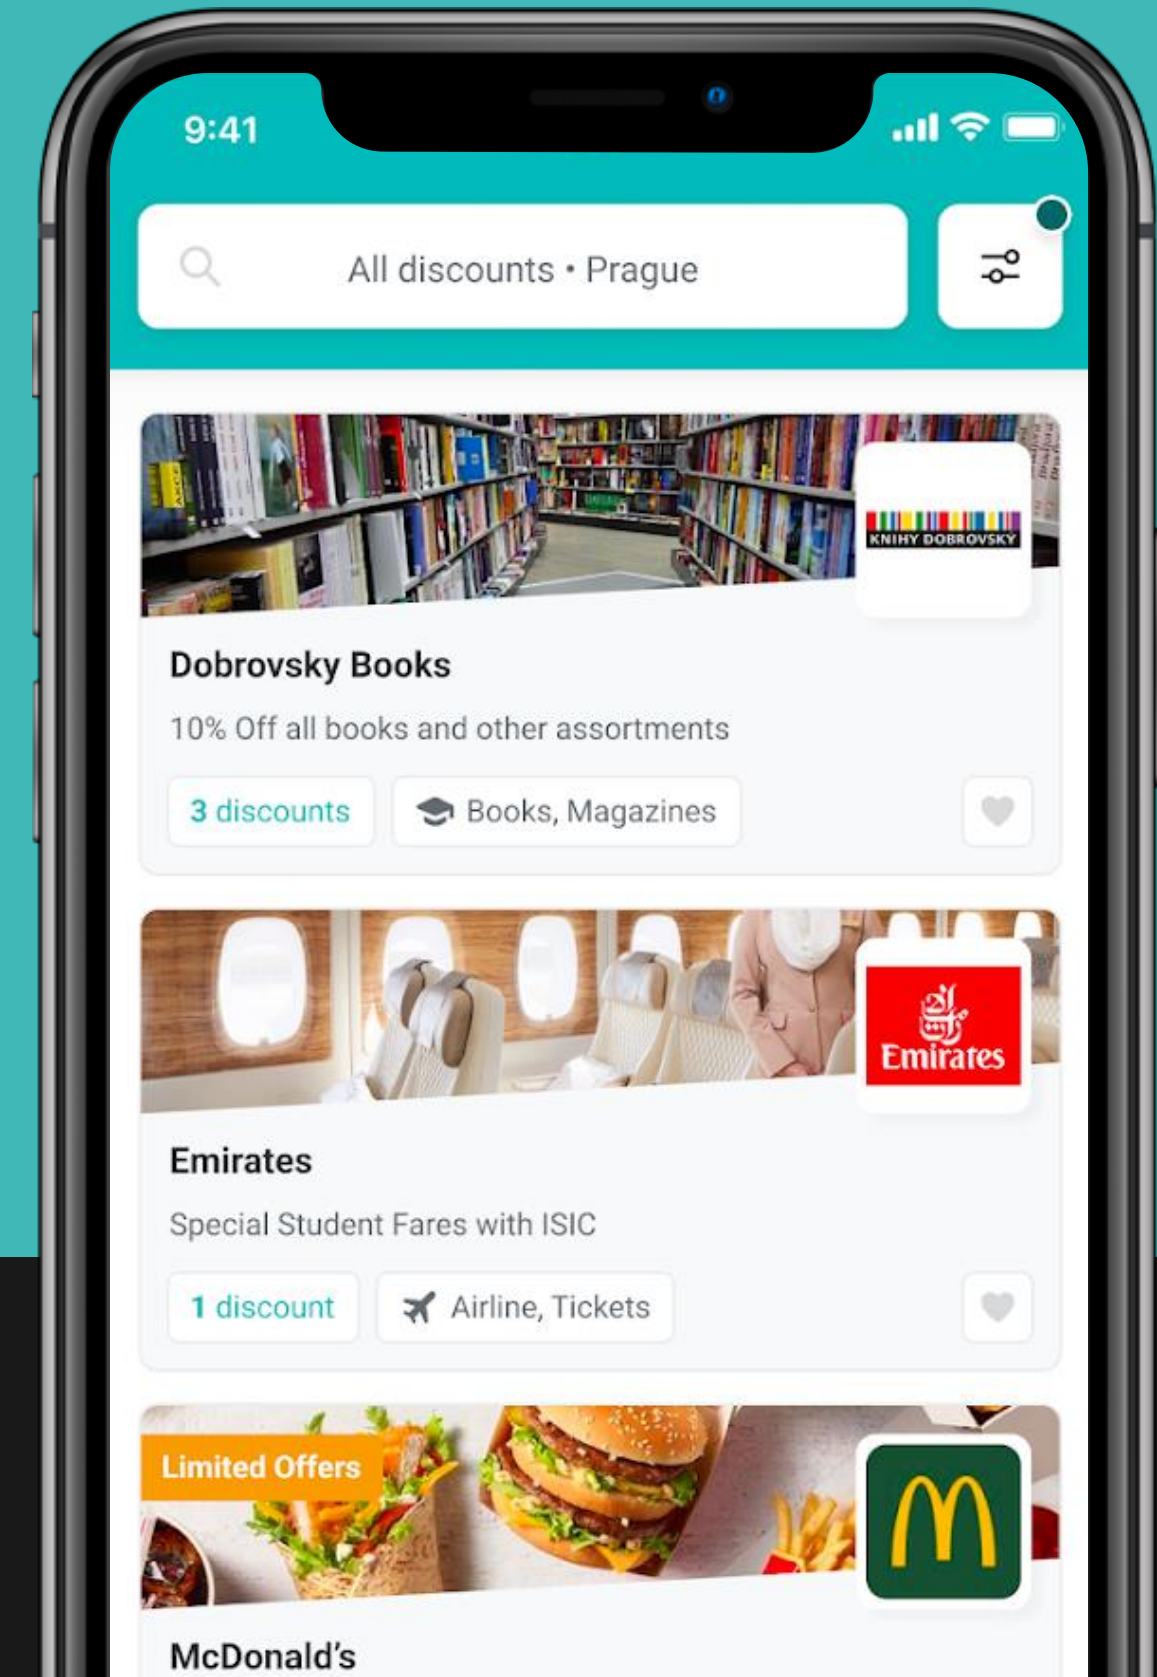

2. Dedicated page for brand partners

- a. With logo, description of the brand, gallery of products, discount conditions and access to benefit

3. Highlighted discount on category of ISIC Partners

Global Website + ISIC App

isic.org

1. Dedicated page for brand partners on isic.org
2. Highlight on "Limited offers" of the ISIC app
3. Featured on:
 - a. Category discounts
 - b. Portugal discounts
 - c. Online/Local discounts