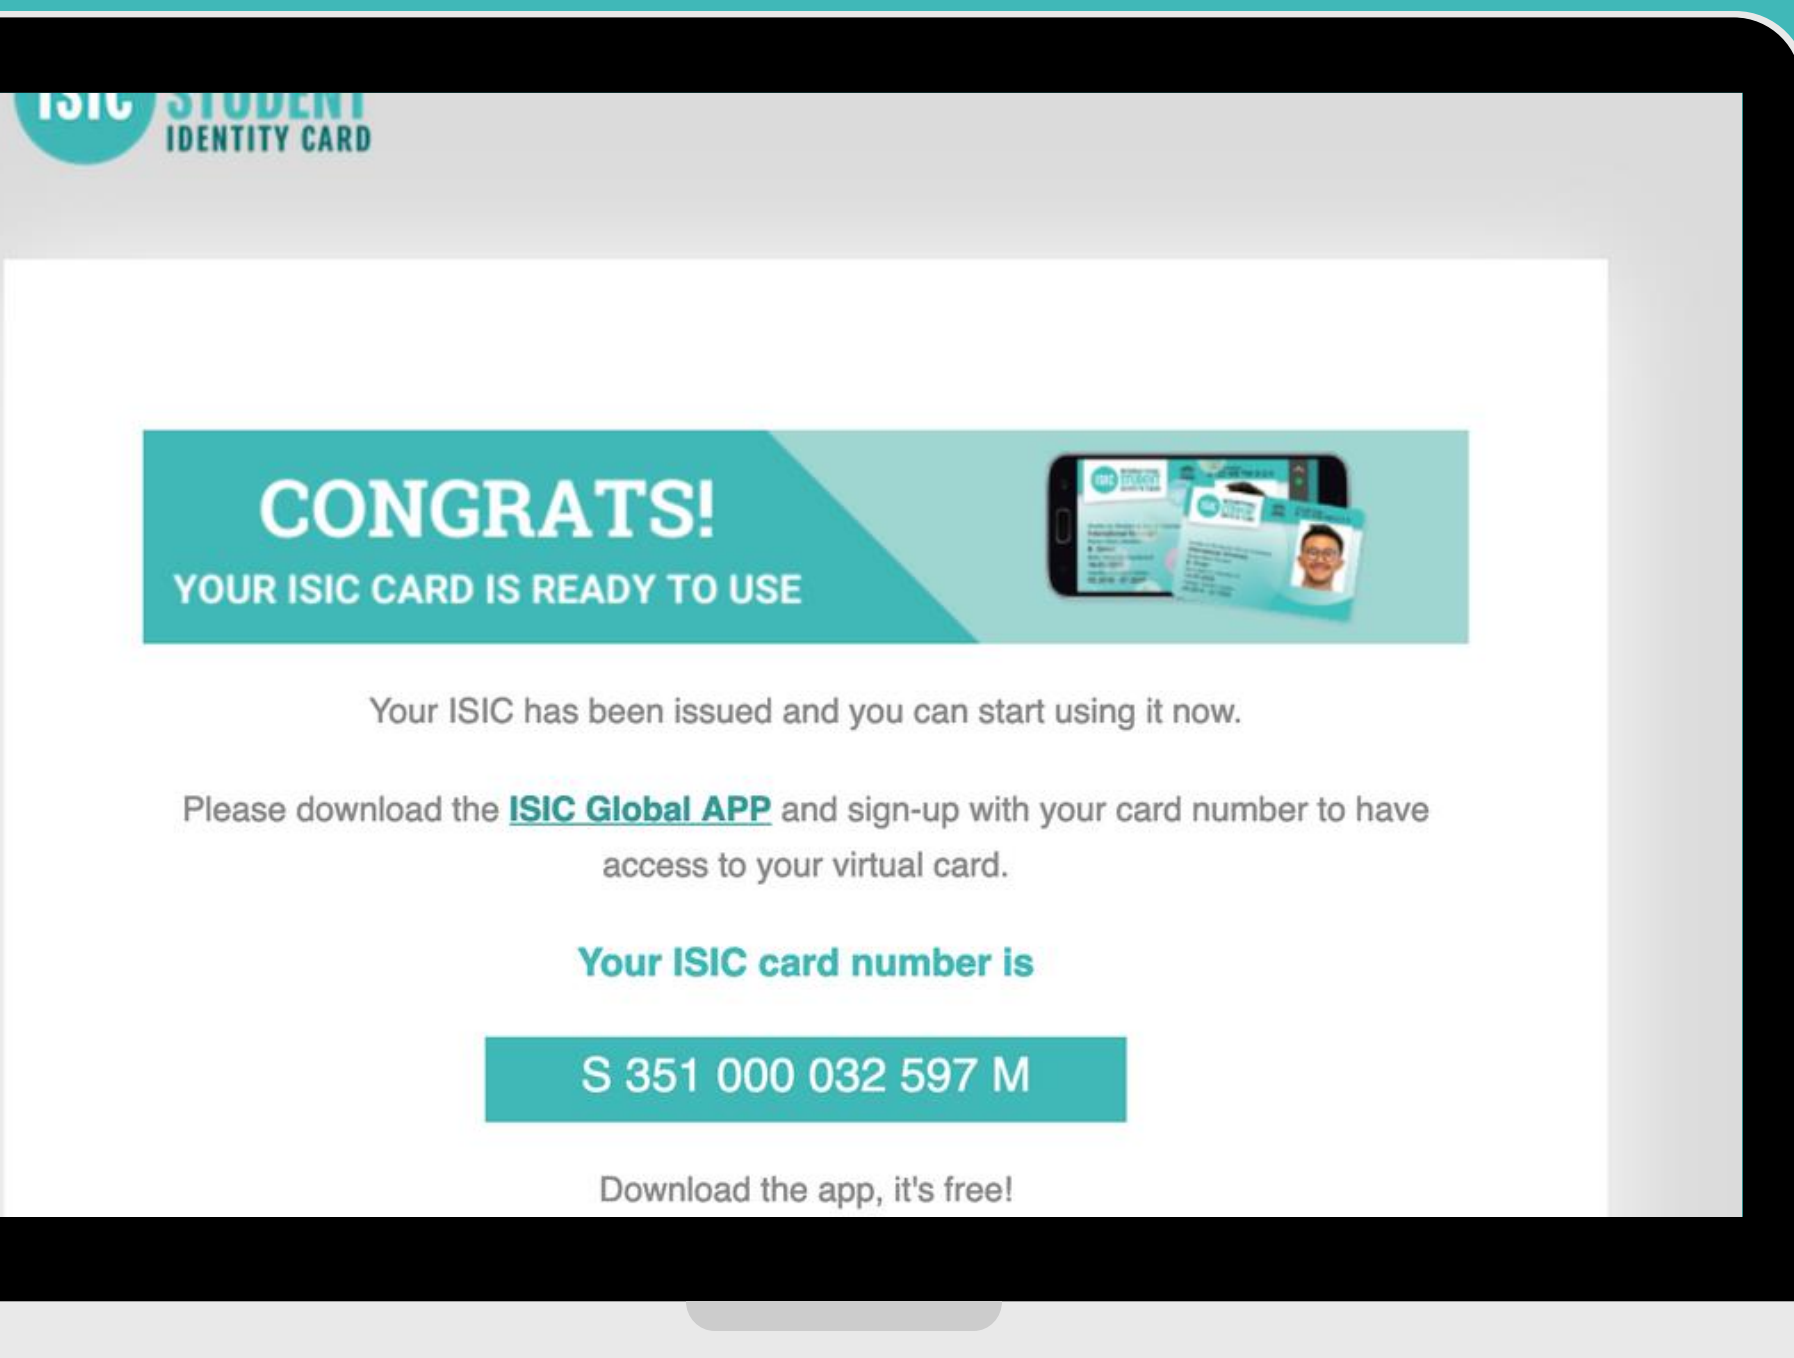

Email communication

Highlight to brand partner discount on emails sent to new cards issued in Portugal