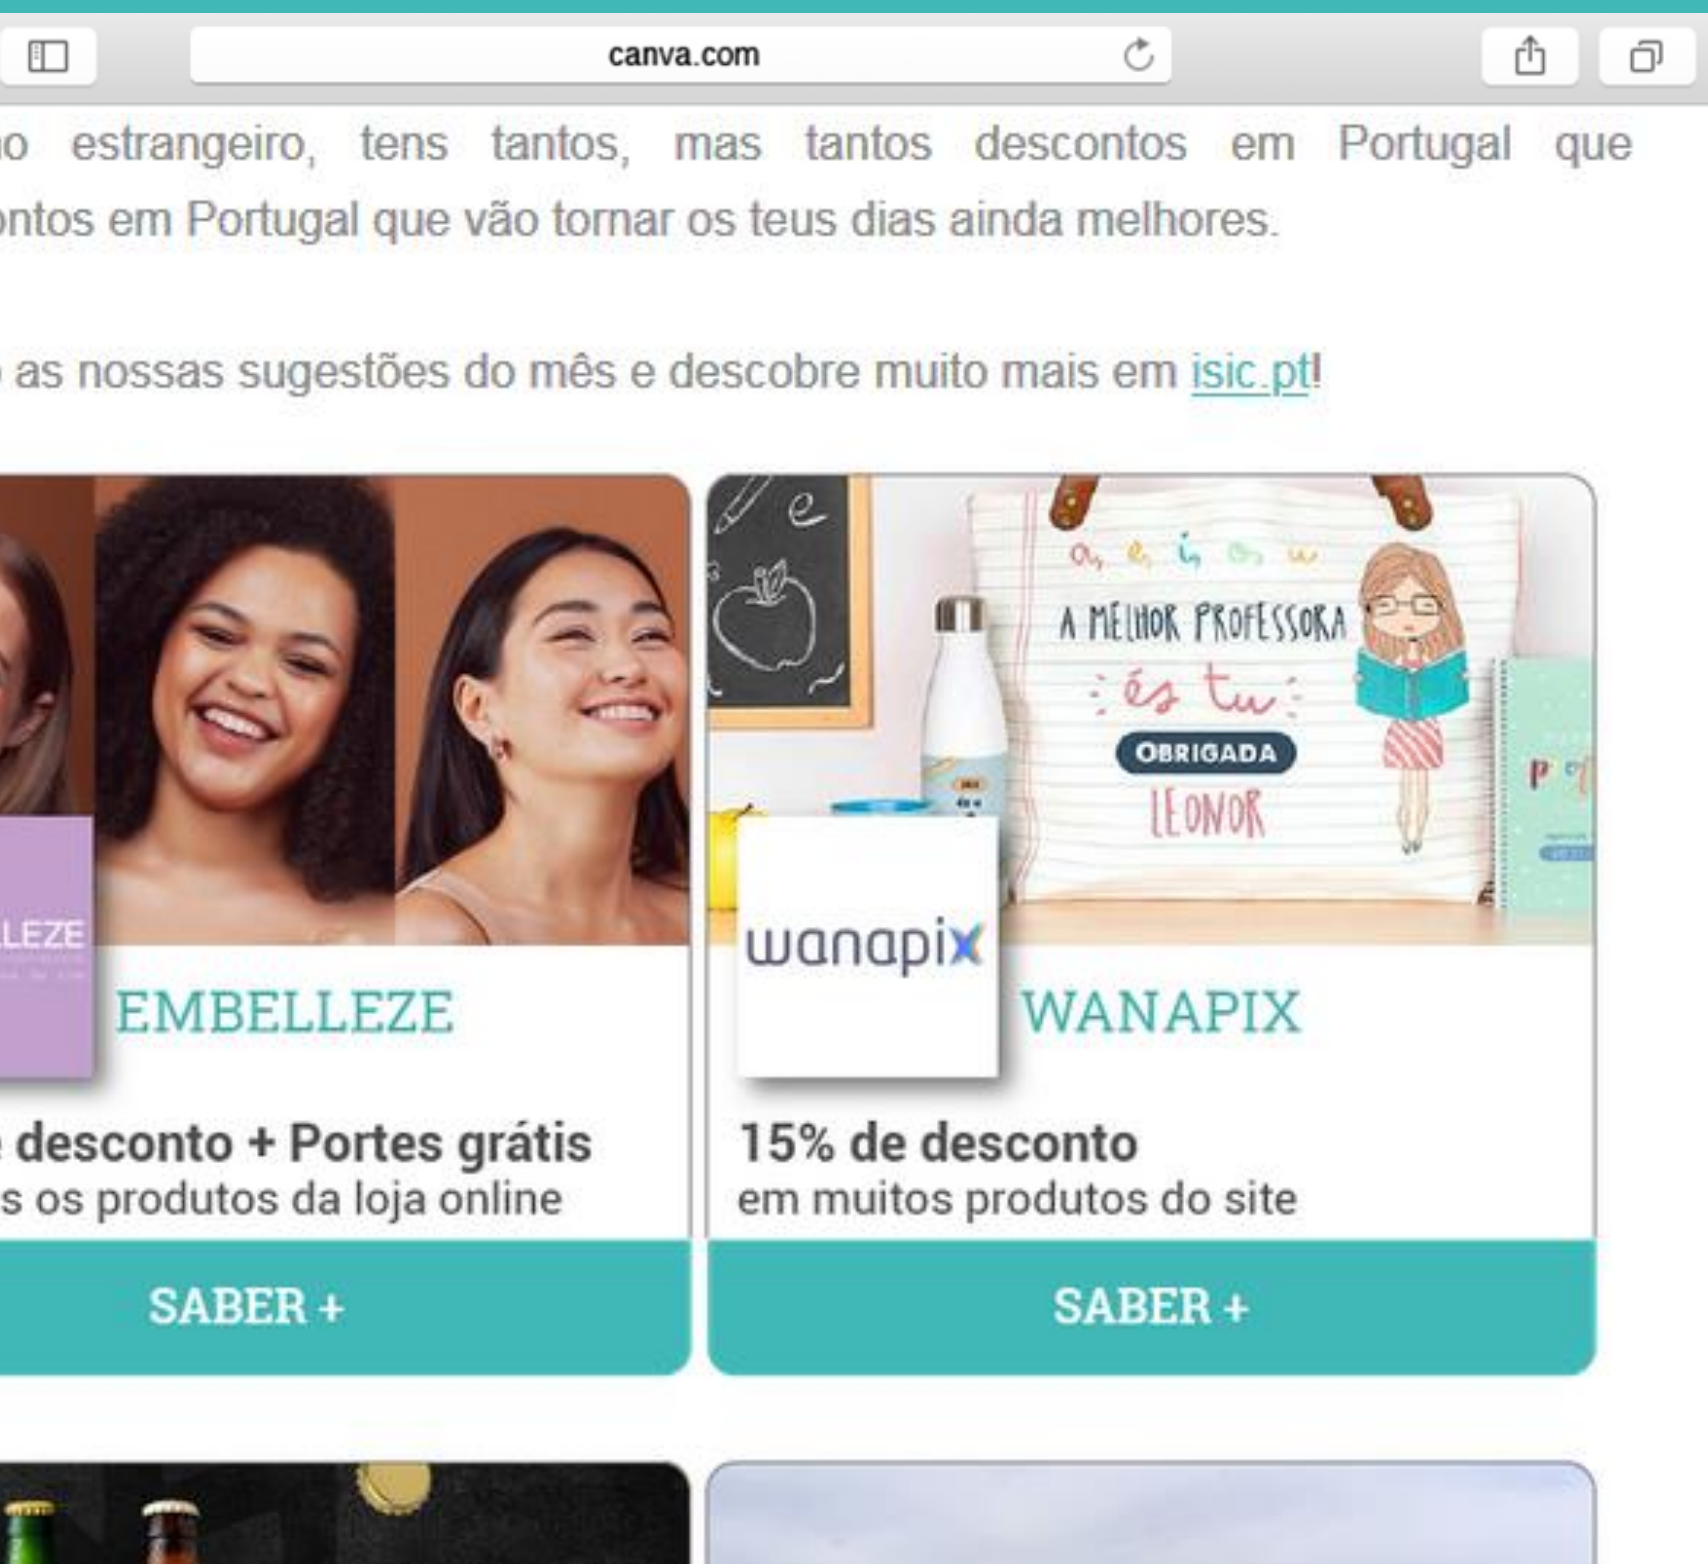

Newsletter

Dedicated newsletter

Banner in our monthly newsletters

+100k contacts