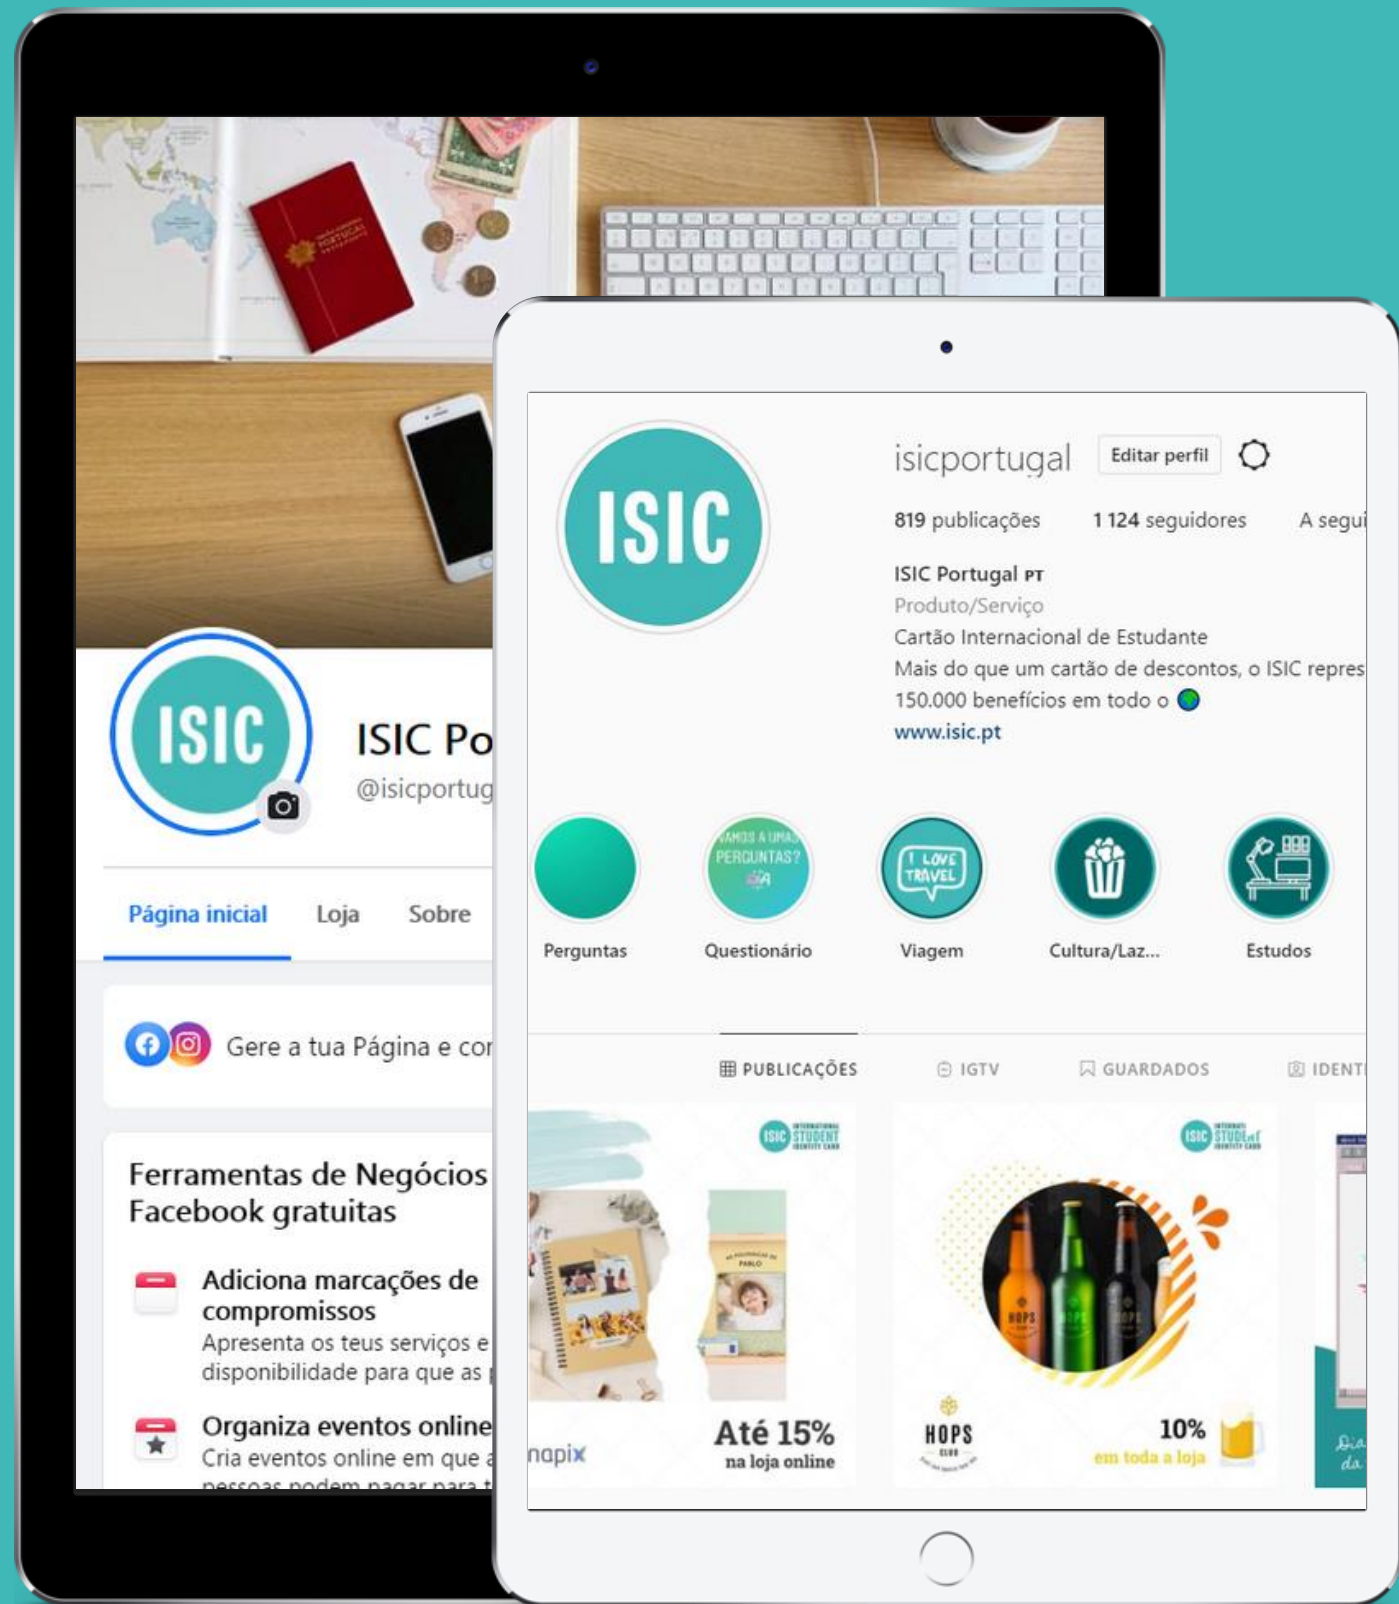

INTERNATIONAL
STUDENT
IDENTITY CARD

ISIC PORTUGAL

About ISIC

The ISIC card is the only internationally accepted student identity card which provides student status verification, thousands of discounts worldwide and access to the global student community.

2. Dedicated page for brand partners

- a. With logo, description of the brand, gallery of products, discount conditions and access to benefit

3. Highlighted discount on category of ISIC Partners

Global Website + ISIC App

isic.org

1. Dedicated page for brand partners on isic.org
2. Highlight on "Limited offers" of the ISIC app
3. Featured on:
 - a. Category discounts
 - b. Portugal discounts
 - c. Online/Local discounts

Push Notifications

ISIC App

Sent to all users with cards issued in Portugal that are active in the app

7K active users

Social Media

Instagram + Facebook
@isicportugal

Posts
Stories
Reels

7,5K followers total